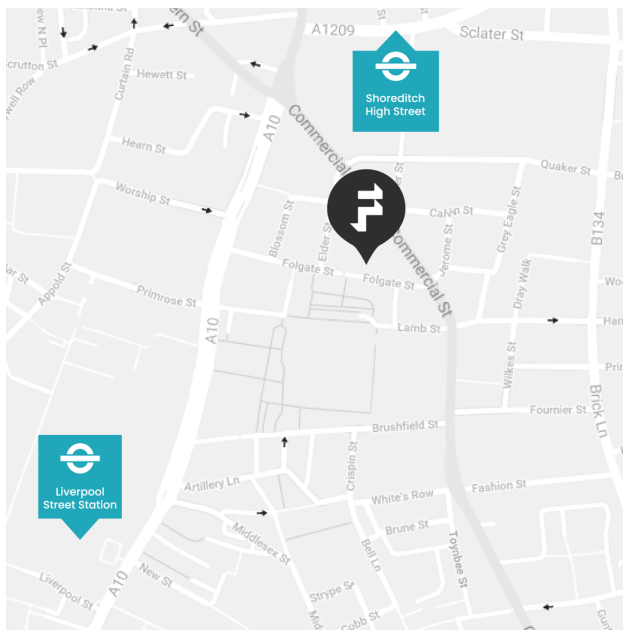

HOW TO FIND OUR LONDON OFFICE

On foot from Liverpool Street (approx. 7 min walk)

- Exit Liverpool Street onto Bishopsgate and cross the road at the lights in front of you
- Once over the road turn to your left and walk down that side of the street
- Go straight over all the roads (you will pass Boots and Pizza Express – carry on walking)
- Turn right at Folgate Street, you'll see Malmin Dental on the corner

- Continue down the street and pass the traffic gate which bars any further traffic flow
- Walk down a little further and our office – 45 Folgate Street – is on your left

On foot from Shoreditch High Street (approx. 4 min walk)

- Exit Shoreditch High Street, face to the right
- Pass through the underpass which is on your right-hand side
- Follow Wheler St (you'll pass some 'sumptuous' local street art)
- Continue following the left-hand side of Wheler St until you meet Commercial St
- Cross the road at the traffic lights by Costa Coffee
- Walk left until you reach Folgate Street on your right-hand side. (Opposite Urban Outfitters)
- Walk down Folgate Street, our new office – 45 Folgate St – is on your right.

Many bus services run very nearby to the studio, these include:

8, 26, 35, 42, 47, 48, 67, 78, 135, 149, 205, 242, 344, 388, N8, N26, N20

Call us on +44 (0)20 7539 3840 if you need help finding us